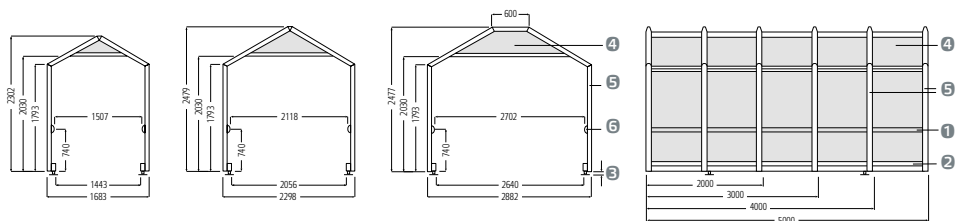

Dimensions

→ Delta 2

Shopping trolley shelter in 2, 3 or 4-row design

→ Delta 2 bicycle shelter

Open box, side panels with bicycle symbols, half or fully closed

- ❶ Aluminium rectangular tube 40 x 20 mm
- ❷ Aluminium profile 100 x 60 mm
- ❸ Height adjustable feet, 40 - 110 mm