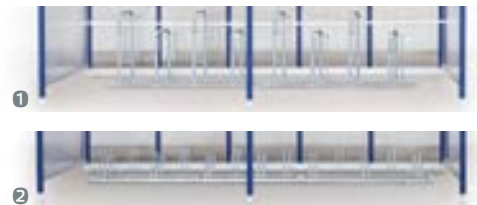

Aluminium design, with protection film.

Waste bin

Plastic or metal design.

Accessories for cycle stands

- ❶ Kappa cycle stands, hot galvanised, 2 units with 4 spaces each. Width of cycle stands: 4 spaces, 2200 mm
- ❷ Standard cycle stands, hot galvanised, 1 unit with 8 spaces and 1 unit with 5 spaces. Width of cycle stands: 8 spaces, 3000 mm, 5 spaces, 1750 mm