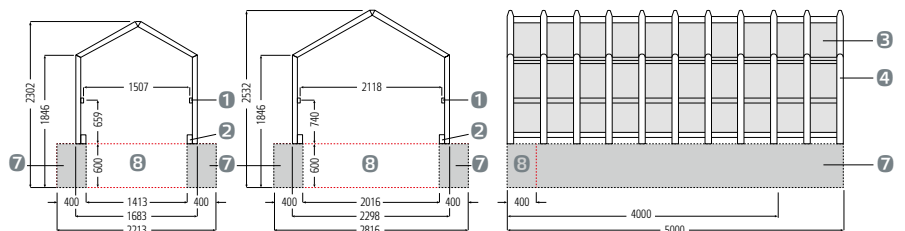

- 1 Aluminium rectangular tube 40 x 20 mm
- 2 Aluminium profile 100 x 60 mm
- 3 Polycarbonate hollow chamber panels, 6 mm
- 4 Rounded aluminium profile, 65 x 43 mm
- 5 Full base foundations (C25/30) with reinforcement
- 6 Entry ramp for full base foundations
- 7 Strip foundations, 2 sides (C25/30) with reinforcement
- 7 + 8 Strip foundations, U-shaped (C25/30) with reinforcement