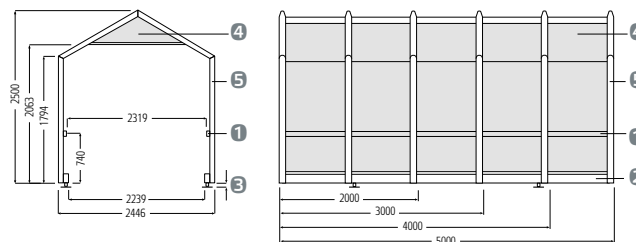

Advert for individual lettering on both sides. Can be replaced from the outside.

Dimensions

Delta 3

Shopping trolley shelter with 3 rows.

- ❶ Aluminium rectangular tube 40 x 20 mm
- ❷ Aluminium profile 100 x 60 mm
- ❸ Height adjustable feet from 40 to 110 mm
- ❹ Polycarbonate hollow chamber panels, 6 mm, or acrylic glass panels, 5 mm
- ❺ Rounded aluminium profile 65 x 43 mm