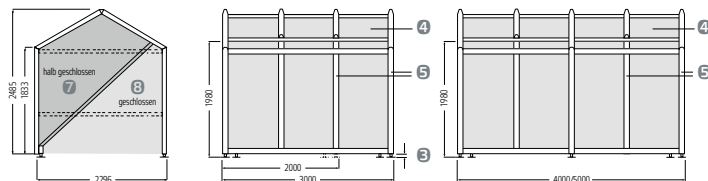

Dimensions

→ Delta 2

Shopping trolley shelter in 2, 3 or 4-row design

→ Delta 2 bicycle shelter

Open box, side panels with bicycle symbols, half or fully closed

- ❶ Aluminium rectangular tube 40 x 20 mm
- ❷ Aluminium profile 100 x 60 mm
- ❸ Height adjustable feet, 40 - 110 mm