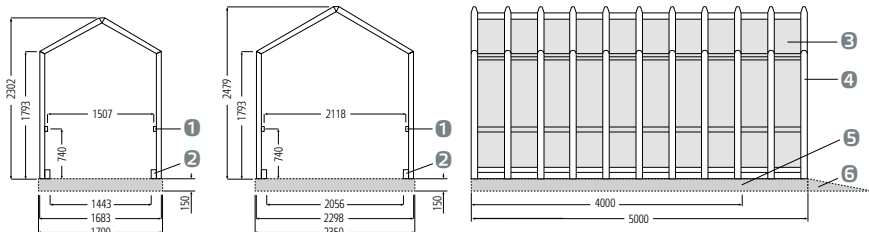

"Shopping trolleys" sign
Self-adhesive plastic film with icons.

Foundation options

Full base foundations

Strip foundations, 2 sides

Strip foundations, U-shaped

Dimensions

Delta 2 for multi-storey car parks
Shopping trolley shelters with 2 or 3 rows, on full base foundations or strip foundations (bottom right).