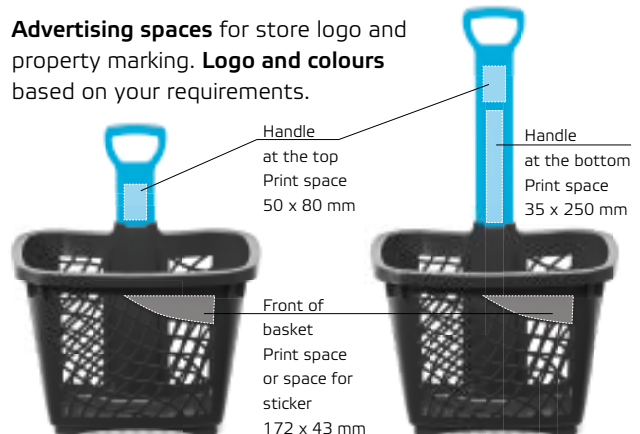

# 05.04 GT<sup>®</sup>40 / GT<sup>®</sup>40 eco Design pend.

■ **With the practical GT40 / GT40 eco roller baskets,** shopping is truly fun. The sturdy construction of the pull-out handle and the robust basket are designed for daily use. Ergonomic recessed handles enable easy lifting. The high degree of transparency in the basket structure reduces stock losses through theft.

## Storage

Thanks to the **side retractable handles** the roller basket is easy to stack.

## Anti-theft protection

To **protect against theft**, the roller baskets can be fitted with AM / RF security tags.

## GT<sup>®</sup>40 / GT<sup>®</sup>40 eco

**Advertising spaces** for store logo and property marking. **Logo and colours** based on your requirements.

**GT 40:** Narrow meshed, stacking, mobile shopping baskets with retractable plastic handle. Robust plastic castors with TPE tread. Easy to move at maximum handle height (when retracted) at 920 mm.