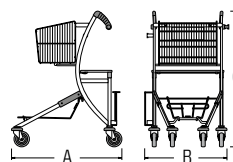

Bottom tray

Standard for bulky goods e.g. for drinks crates with bottles up to 1.5 litres. The large meshing helps to prevent differences in inventory.

Sidebox® coin deposit system

Accessories for the tidy storage of several Sedo shopping trolley models in a row.

Pat. pend. / Design pend.

Standard design

Chassis made from stable oval pipe, basket and bottom tray made from steel wire. Automatic STOP – brakes the rear castors with the user's body weight, releases the brake with elastic force when the weight is lifted.

Castors: Original Wanzl castors, 125 mm diameter, with rubber tread, with deflector rings as standard.

Sedo shopping trolley

Finishes	Order no.
High gloss, galvanised, chrome-plated	02.04633.52-0000
Plastic powder coating	02.04633.95-0000
A x B x C, length x width x height (mm)	891 x 673 x 1096
Nesting depth in a row (mm)	360
Basket volume (litres) / load capacity (kg)	40/40
Castor diameter (mm)	125
Accessories	
Sidebox coin deposit system	01.20095.00-0000
Adapter for Sidebox	00.27530.07-0000
Magnifying glass with holder	On request