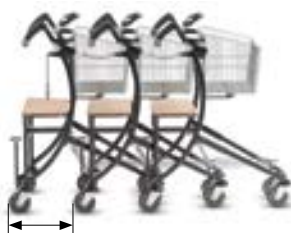

03.09 Sedo shopping trolley

A more pleasant shopping experience, e.g. for senior citizens

- > Shopping trolley with an integrated seat
- > Automatic STOP – prevents the trolley from rolling away when the user sits down
- > Robust 40-litre shopping basket

SEDO SHOPPING TROLLEY

MAGNIFYING GLASS
on the handle of the Sedo shopping trolley

VERIFIED QUALITY: "GENERATION FRIENDLY SHOPPING"
This customised Wanzl shopping trolley is a real bonus when applying for this seal of approval.

SEDO SHOPPING TROLLEY
With an umbrella/stick holder as standard.
Accessories: Sidebox coin deposit system, magnifying glass

Can be nested to save space

Nesting depth for Sedo shopping trolleys: 360 mm.

An extraordinary service for your senior citizens

Focus on **service for senior citizens.**

03.09 Sedo shopping trolley

■ The **Sedo shopping trolley** is a customised service for customers who like to take a break during their trip to the shops.

Automatic STOP