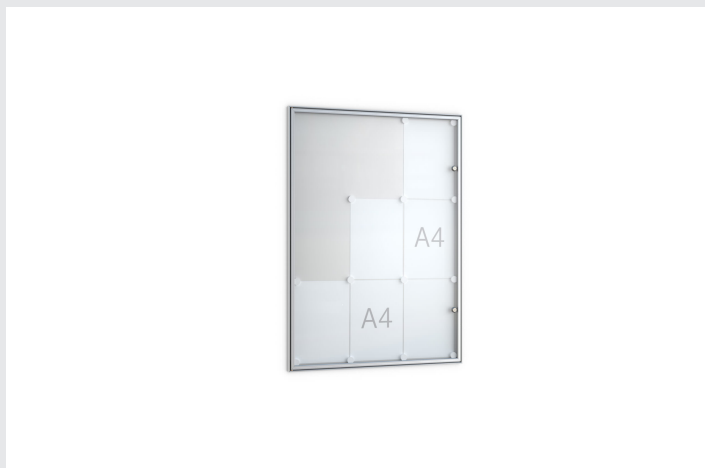

BN 1

For interior use: Superflat design, minimal depth (22 mm) and the robust acrylic glass door with metal frame characterise the BN Notice Board.

Article no.	Width / Visible surface - width	Height / Visible surface - height	Depth / Nutzbare Innentiefe
103100027	690 mm / 640 mm	950 mm / 900 mm	22 mm / 10 mm

Technische Daten

Material	Aluminium
Schließmechanismus	Security lock
EAN	4250366502656
Oberflächenbehandlung	Anodised
Anzahl an Türen	1
Posterschaukasten	no
Rückwandfarbe	White
Opening type	Hinged door
Angle type	Mitered corners
Garantie	5 years
Rear wall type	Galvanised sheet steel (magnetized)
Mounting type	Wall mounting
Colour	Silver
Glass	Acrylic glass
Sides	One-sided
Glasstärke	3 mm
Opening angle	approx. 90° sidwards
Number locks	1
Number of DIN-A4-Sheets	9
Weight	8 kg
Anzahl an Magneten inklusive	4

Where should your company notices be displayed? Best behind the sturdy acrylic glass door of our BN Notice Board. In this perfect display case for indoor installation, displaying information is absolutely straightforward. Due to its extra-flat design, the showcase is perfectly suitable for narrow corridors or stairwells.