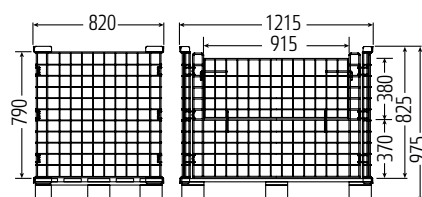

PA-X/S series

Standard equipment: sturdy pallet boxes in folding or closed design. Secure thanks to stacking corners with large support surface. 2 retaining bars each on the short sides. Also available in non-stacking version.

Surface finish: high gloss, galvanised, chrome-plated.

Dimensions in mm